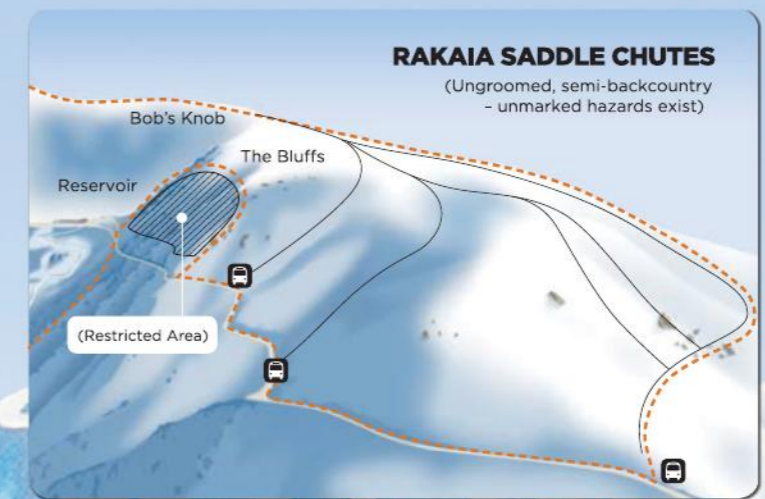

SKI AREA

- Ski Area Boundary
- Beginner
- Intermediate
- Advanced
- Expert
- Extreme
- Lifts
- Surface Conveyor Lift
- Race Starts
- Progression Park
- Terrain Park
- Snowmaking
- Slow Zone
- Tunnel
- Restricted Area
- Boundary Gate
- Terrain Access Gate
- Alpine Spa
- Mt Hutt is a Smoke & Vape Free Ski Area