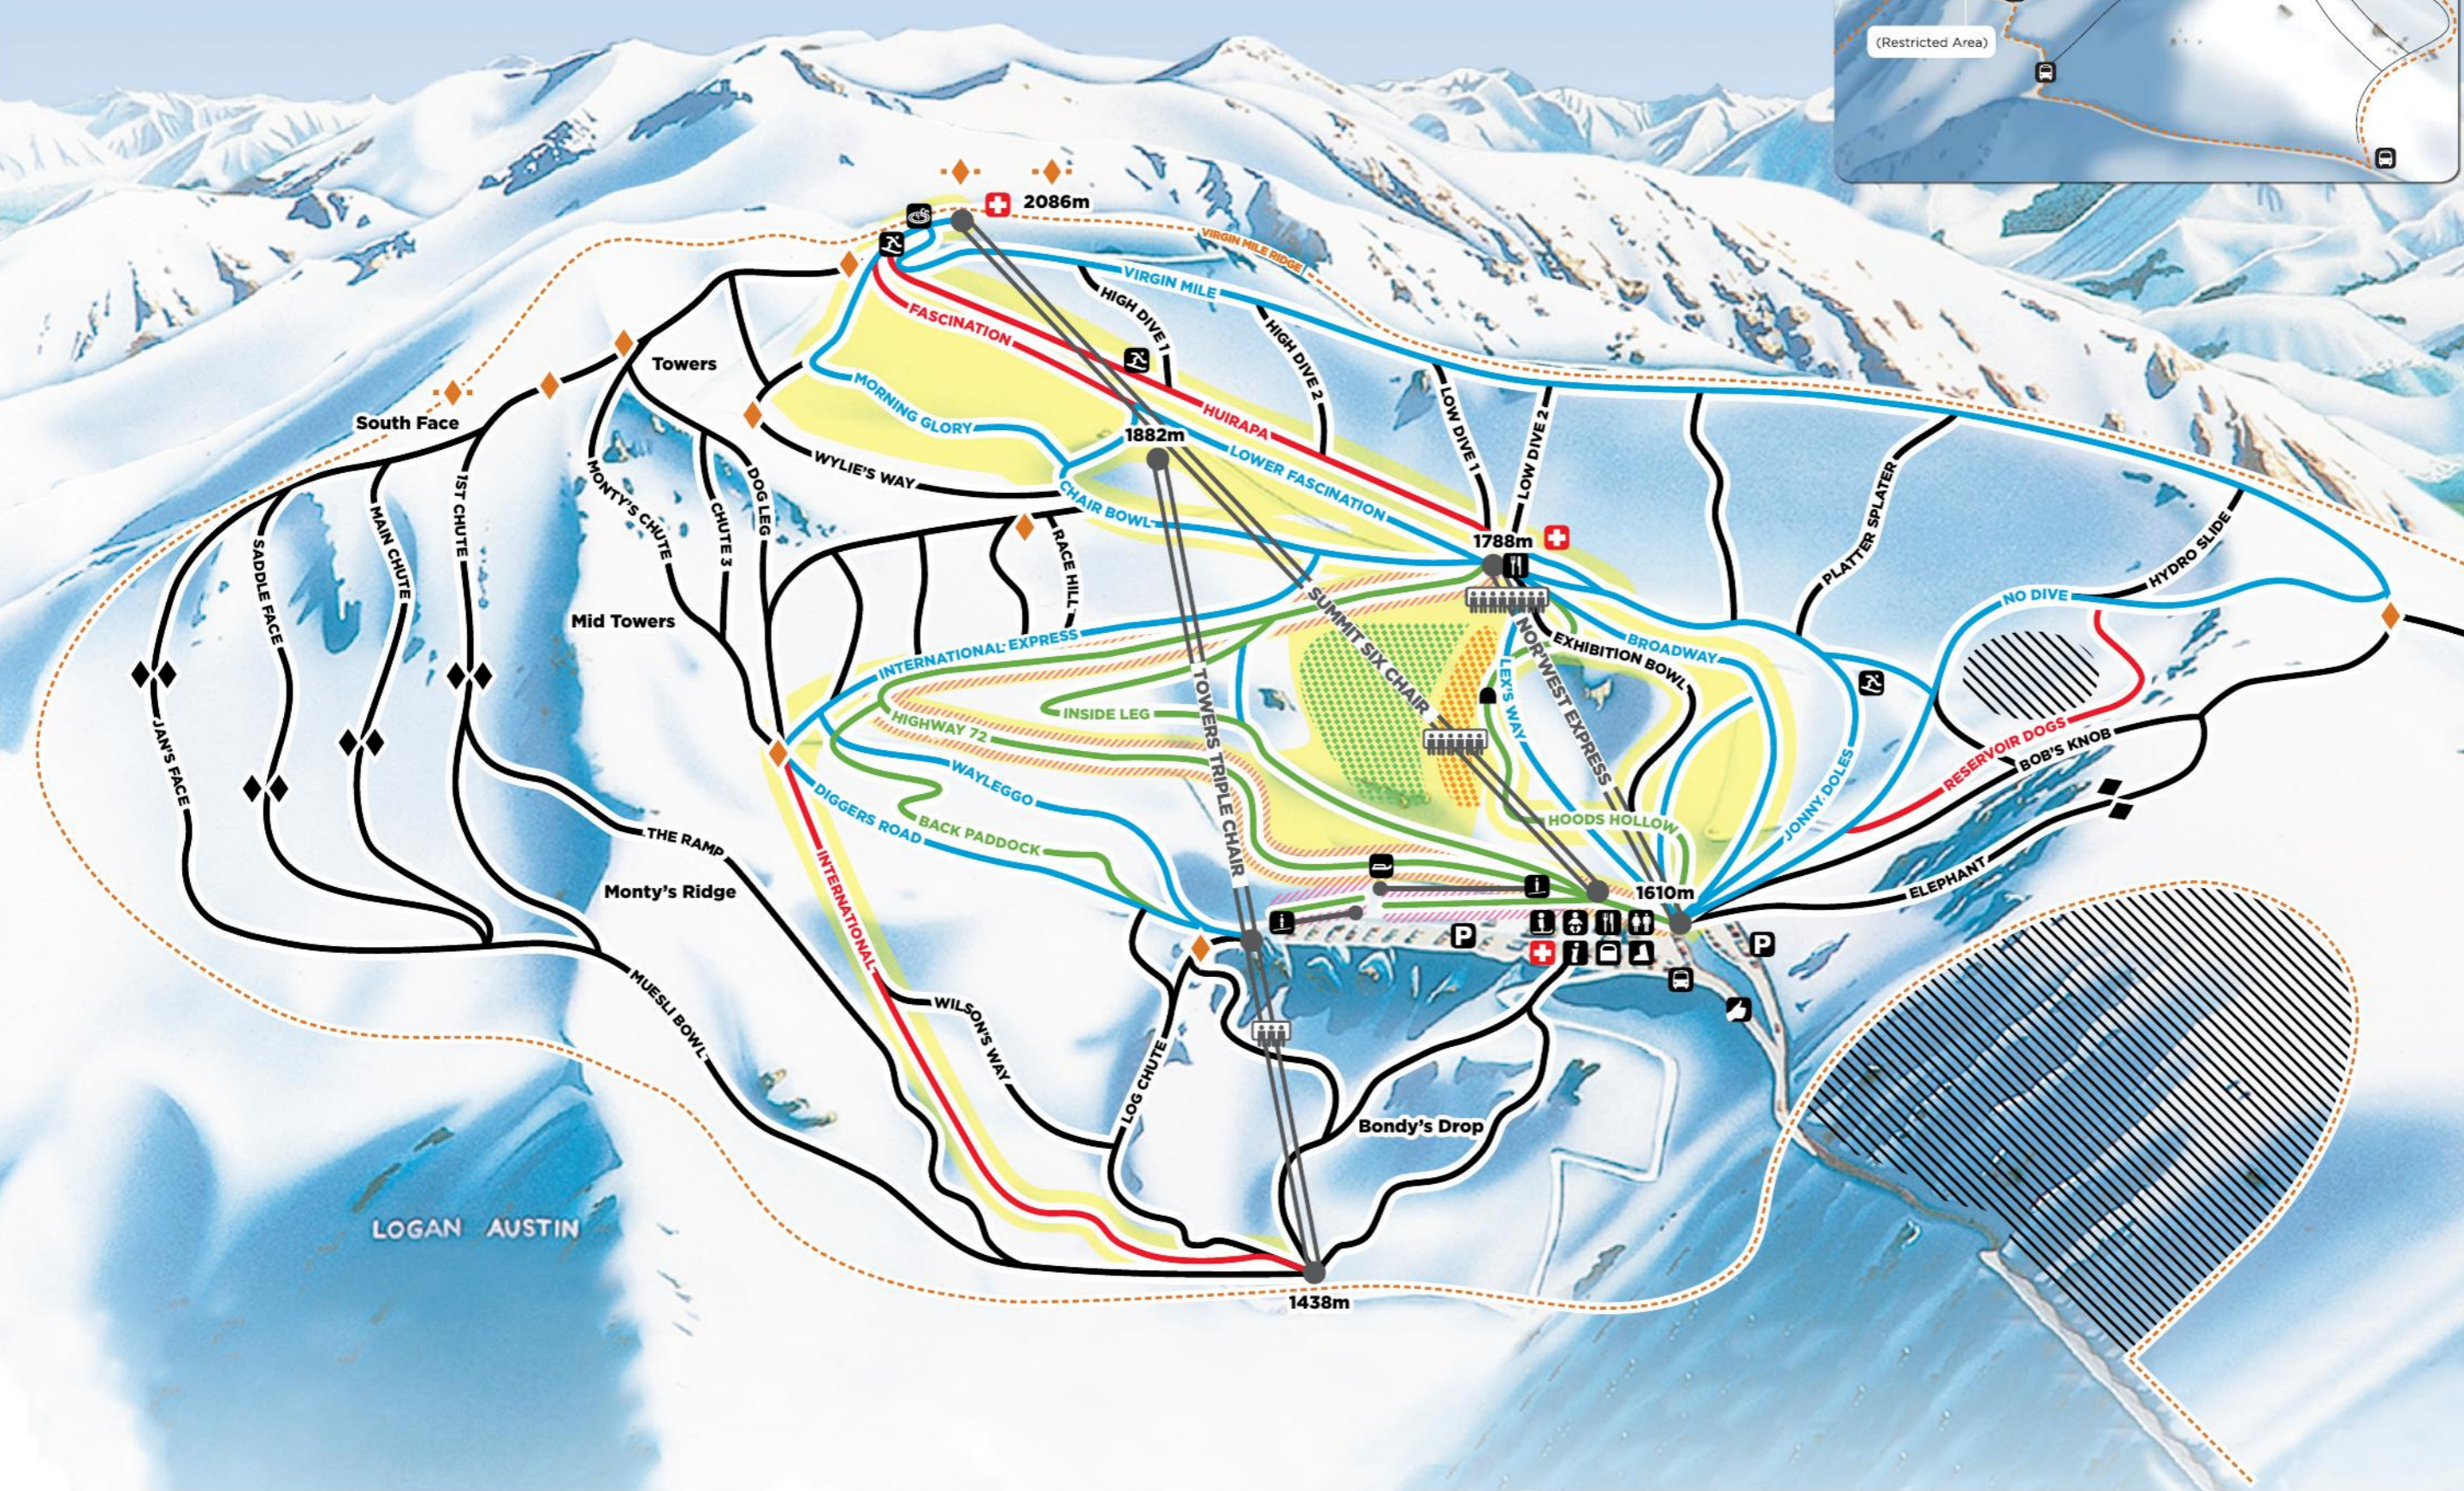

DO YOU KNOW OUR SNOW RESPONSIBILITY CODE?
Please follow it while on mountain.

BASE FACILITIES

- Patrol/Medical
- Toilet
- Food & Beverages
- Snow Shop
- Guest Services
- Ski/Snowboard Rental
- Skiiland Early Learning Centre
- Snowsports School
- Ride Share Point
- Car Park
- Sledding Area
- Shuttle

SKI AREA

- Ski Area Boundary
- Beginner
- Intermediate
- Advanced
- Expert
- Extreme
- Lifts
- Surface Conveyor Lift
- Race Starts
- Progression Park
- Terrain Park
- Snowmaking
- Slow Zone
- Tunnel
- Restricted Area
- Boundary Gate
- Terrain Access Gate
- Alpine Spa
- Mt Hutt is a Smoke & Vape Free Ski Area

LOGAN AUSTIN